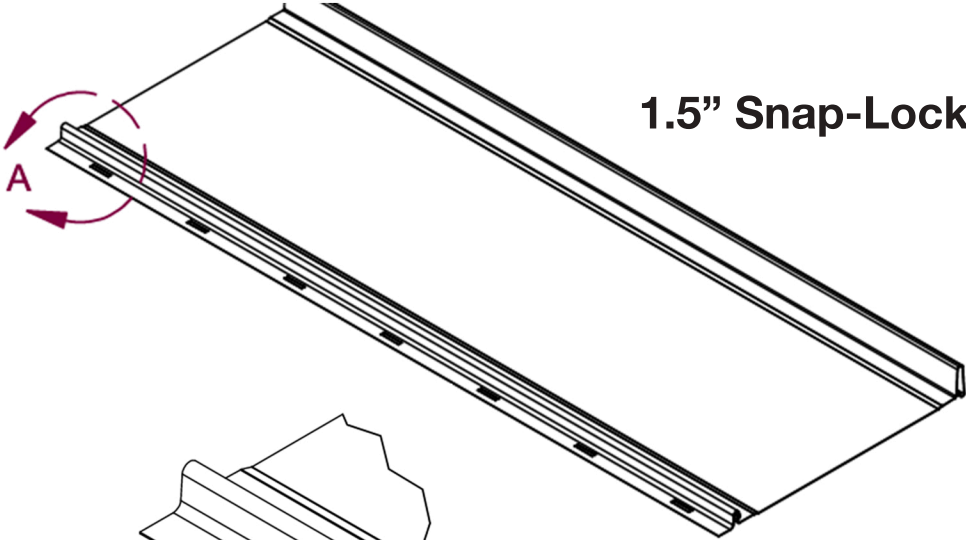

### 1.5" Snap-Lock

1" x 1/4" [25.4 x 6.4] SLOT  
EQUALLY SPACED  
EVERY 5 3/16" [131.8]

DETAIL A